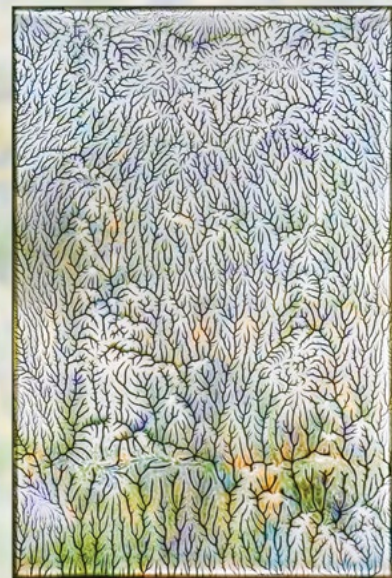

***Proof of Concept: Paint***, 2006.

22 in. H x 22 in. W. x 6 in. D.  
Acrylic paint on glass (5 layers),  
wood frame.

***Proof of Concept: Light***, 2007.

22 in. H x 22 in. W. x 1/2 in. D.  
Acrylic paint on tempered glass,  
L.E.D. backlighting, remote dimmer,  
steel bracket.

***Ecstatic Light (Ascension)***, 2016.

96 in. H x 22 in. W x 3 in. D.  
Acrylic paint on tempered glass (2 layers),  
L.E.D. backlighting, remote dimmer,  
steel base.

***Cobalt Window***, 2014.

44 1/2 in. H x 18 in. W.  
Acrylic paint on tempered glass (2 layers),  
L.E.D. backlighting, remote dimmer,  
steel bracket.

***Ecstatic Light (Supreme)***, 2016.

44 1/2 in. H x 18 in. W x 5 in. D.  
Acrylic paint on tempered glass (4 layers),  
L.E.D. backlighting, remote dimmer,  
steel bracket.

***Blue (Fine)***, 2013.

44 1/2 in. H x 18 in. W x 5 in. D.  
Acrylic paint on tempered glass (4 layers),  
L.E.D. backlighting, remote dimmer,  
steel bracket.